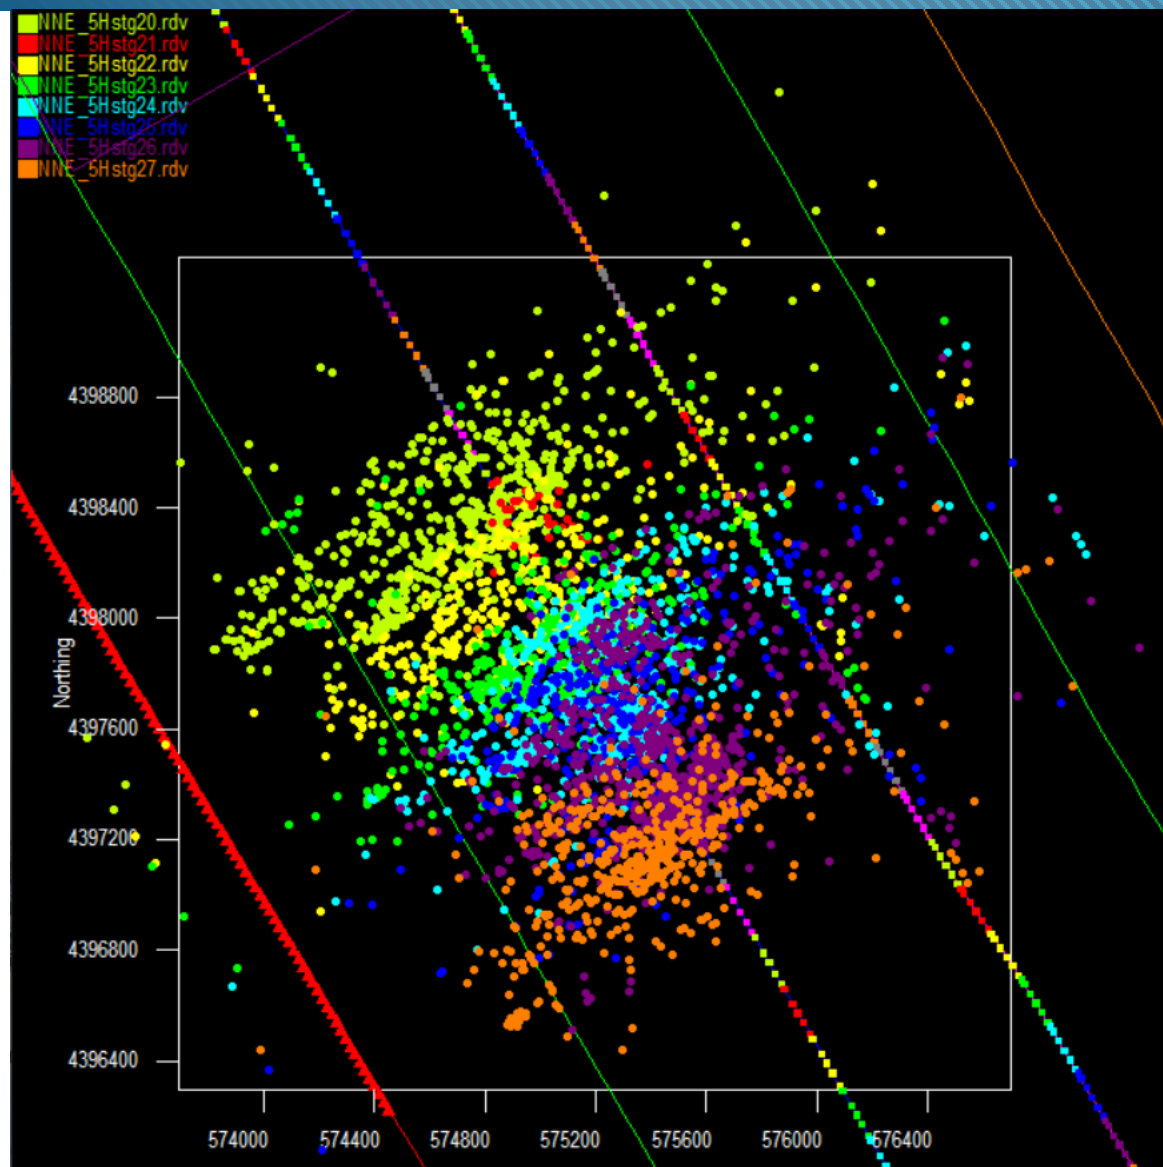

**Northeast Natural Energy
Bogges 5H Stages 20-27 and
Bogges 9H Stages 22-30
Hypocenters**

Aug 18, 2019

sense the difference

Bogges 5H Stages 20-27 frac hypocenters map view

Bogges 9H Stages 22-30 frac hypocenters map view

Bogges 5H and 9H frac hypocenters, colored by time

Bogges 5H Stage 25 and 9H stage 27 frac hypocenters

Gap filled by Boggess 5H Stage 26