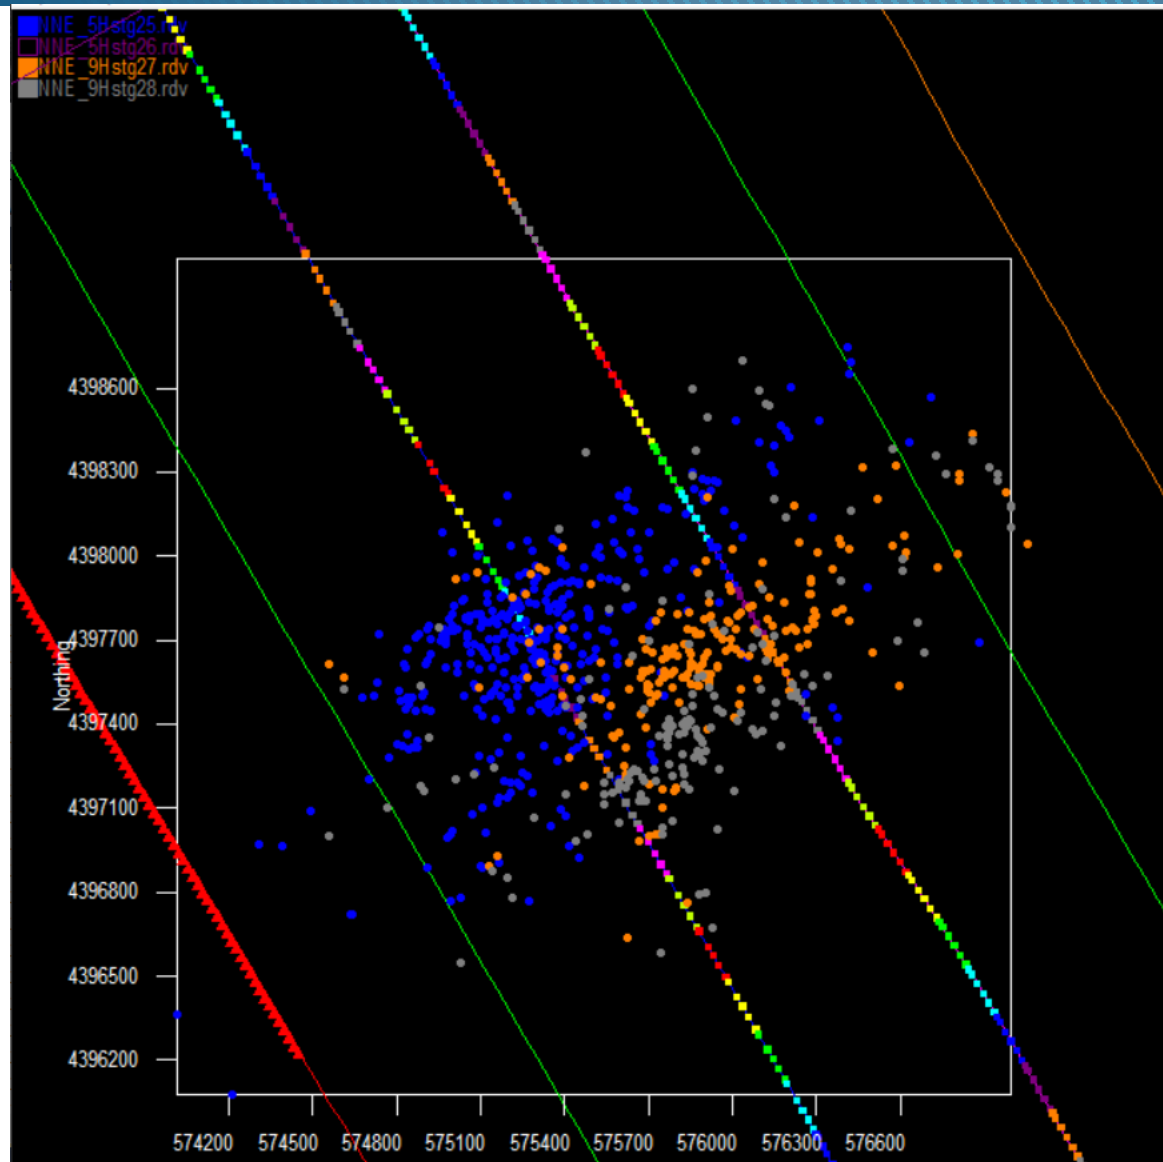

**Northeast Natural Energy
Bogges 5H Stages 20-27 and
Bogges 9H Stages 22-30
Hypocenters**

Aug 18, 2019

sense the difference

Bogges 5H Stages 20-27 frac hypocenters map view

Bogges 9H Stages 22-30 frac hypocenters map view

Bogges 5H and 9H frac hypocenters, colored by time

Bogges 5H Stage 25 and 9H stage 27 frac hypocenters

Gap filled by Boggess 5H Stage 26