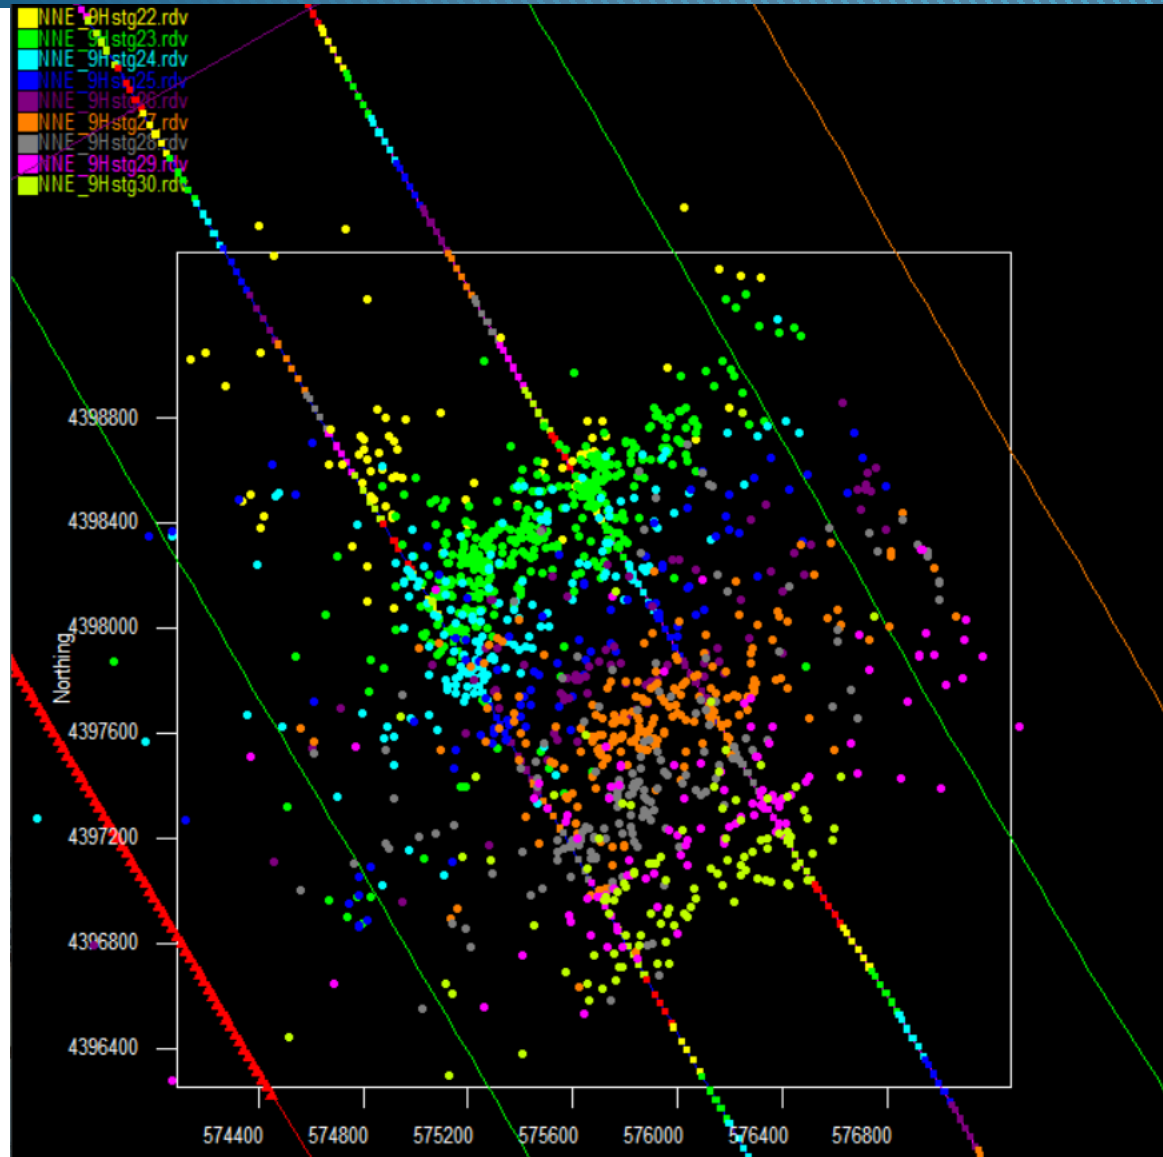

**Northeast Natural Energy
Bogges 5H Stages 20-27 and
Bogges 9H Stages 22-30
Hypocenters**

Aug 18, 2019

sense the difference

Bogges 5H Stages 20-27 frac hypocenters map view

Bogges 9H Stages 22-30 frac hypocenters map view

Bogges 5H and 9H frac hypocenters, colored by time

Bogges 5H Stage 25 and 9H stage 27 frac hypocenters

Gap filled by Boggess 5H Stage 26