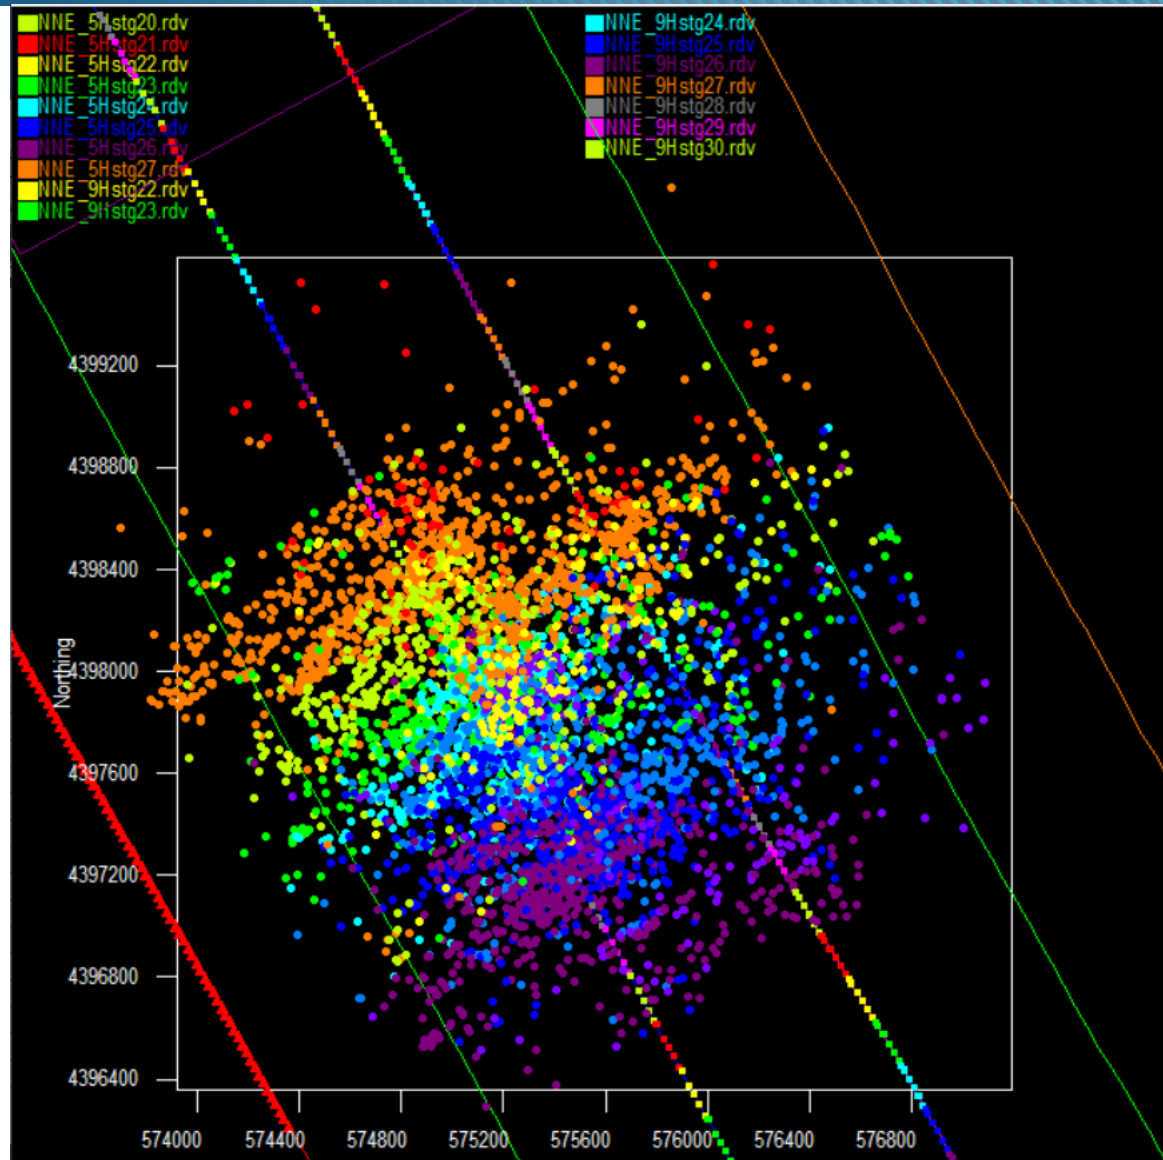

**Northeast Natural Energy
Bogges 5H Stages 20-27 and
Bogges 9H Stages 22-30
Hypocenters**

Aug 18, 2019

sense the difference

Bogges 5H Stages 20-27 frac hypocenters map view

Bogges 9H Stages 22-30 frac hypocenters map view

Bogges 5H and 9H frac hypocenters, colored by time

Bogges 5H Stage 25 and 9H stage 27 frac hypocenters

Gap filled by Boggess 5H Stage 26